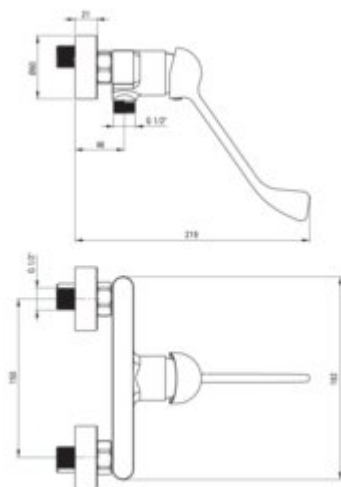

# ALPINIA Shower mixer

**Product code:** BGAH040C

**EAN:** 5907650837220

**Color:** chrome

**Warranty [years]:** 7

## Mixer

Finish	chrome
Mixer type	single-handle, mixer
Installation method	wall-mounted
Flow class [l/min]	B <= 25.2 (19.9 - 25.2)
Acoustic group [dB]	I (x <= 20)

## Mixer cartridge

Ceramic cartridge size	35 mm
Temperature lock	yes