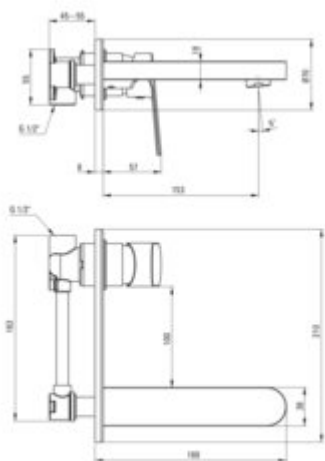

ALPINIA

Washbasin tap, concealed

Product code: BGA_054L

EAN: 5908212062524

Color: chrome

Warranty [years]: 7

Mixer

Finish	chrome
Material	brass
Mixer type	single-handle, mixer
Installation method	concealed
Flow class [l/min]	Z - 4-9 l/min
Acoustic group [dB]	II (20 < x <= 30)

Mixer cartridge

Ceramic cartridge size	35 mm
------------------------	-------

Spout

Mixer spout range [mm]	153
Material	brass

Aerator

Aerator type	honeycomb
Aerator size	M24

Features:

- Light and subtle design
- The mixer body is made of the highest quality brass
- The mixer is equipped with a stream aerator
- Flush-mounted installation ensures the aesthetics of the bathroom
- Z flow class (4-9 l/min) allowing for water consumption reduction
- Only the best materials, the quality of which has been confirmed by laboratory tests
- Cleaning agent for fixtures in all colors available
- The faucet includes a concealed element