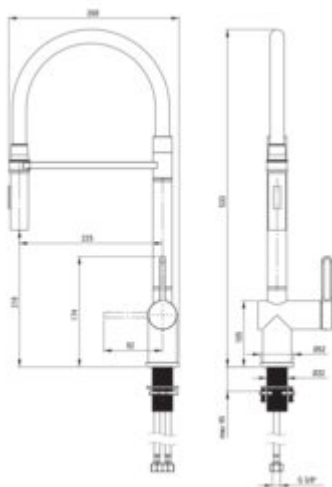

MAGNETIC Kitchen tap

Product code: BRM_D72M

EAN: 5907650864110

Color: titanium

Warranty [years]: 7

Mixer

Finish	titanium
Material	steel 304
Mixer type	single-handle, mixer
Installation method	standing
Flow class [l/min]	Z - 4-9 l/min
Acoustic group [dB]	I (x <= 20)

Mixer cartridge

Ceramic cartridge size	35 mm
------------------------	-------

Spout

Spout type	elastic
Material	silicone

Aerator

Aerator type	honeycomb
--------------	-----------

Connecting hose

Length [mm]	600
Installation thread	3/8"
Connection thread	M10

Hand shower

Number of functions	2
---------------------	---

Features:

- Deante Design Studio Collection
- Innovative, durable and easy to clean Titanium coating
- The mixer is equipped with a stream aerator
- Z flow class (4-9 l/min) allowing for water consumption reduction
- The mounting sleeve facilitates the installation of the mixer
- 2-function spout
- Magnetic spout holder
- 45 cm connection hoses included