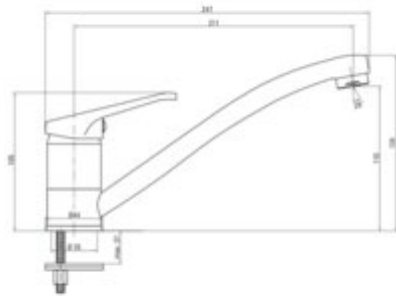

LOBO

Kitchen tap

Product code: BYU_060M

EAN: 5908212002155

Color: chrome

Warranty [years]: 5

Mixer

Finish	chrome
Material	brass
Mixer type	single-handle, mixer
Installation method	standing
Total mixer height [mm]	134
Flow class [l/min]	A <= 15 (9.1 - 15)
Acoustic group [dB]	II (20 < x <= 30)

Mixer cartridge

Ceramic cartridge size	35 mm
------------------------	-------

Spout

Spout type	swivel
Mixer spout range [mm]	211
Material	steel 304

Aerator

Aerator size	M24
--------------	-----

Connecting hose

Length [mm]	350
Installation thread	3/8"
Connection thread	M10

Features:

- Cleaning agent for fixtures in all colors available