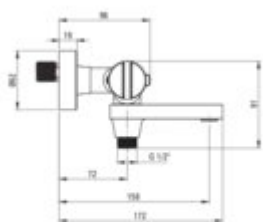

THERM

Bath mixer, thermostatic

Product code: BCH_01BT

EAN: 5907650815099

Color: chrome

Warranty [years]: 7

Mixer

Finish	chrome
Material	brass
Mixer type	two-handle, thermostatic
Installation method	wall-mounted
Flow class [l/min]	A <= 15 (9.1 - 15)
Acoustic group [dB]	II (20 < x <= 30)
Check valves	yes

Mixer cartridge

Temperature lock	yes
------------------	-----

Spout

Spout type	foldable
Mixer spout range [mm]	158
Material	brass

Function switch

Switch type	spout integrated
-------------	------------------

Aerator

Aerator type	laminar, swivel
Aerator size	M24

Features:

- Thermostatic cartridge for precise water temperature setting
- The mixer body is made of the highest quality brass
- Only the best materials, the quality of which has been confirmed by laboratory tests
- 38°C temperature lock
- Ergonomic knobs
- Top grade brass
- Combination of functionality and aesthetics
- A movable spout that is also a function switch
- Movable silicone aerator
- Reinforced check valves compensate for pressure surges
- Cleaning agent for fixtures in all colors available