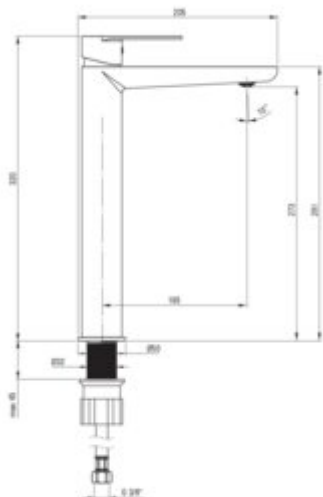

ALPINIA

Washbasin tap, tall

Product code: BGA_Z20K

EAN: 5907650815495

Color: gold

Warranty [years]: 7

Mixer

Finish	gold
Material	brass
Mixer type	single-handle, mixer
Installation method	standing
Total mixer height [mm]	320
Flow class [l/min]	Z - 4-9 l/min
Acoustic group [dB]	I (x <= 20)

Mixer cartridge

Ceramic cartridge size	35 mm
------------------------	-------

Spout

Spout type	still
Mixer spout range [mm]	165
Material	brass

Aerator

Aerator type	coin-slot
Aerator size	M24

Connecting hose

Length [mm]	600
Installation thread	3/8"
Connection thread	M10

Features:

- Light and subtle design
- Coin-slot aerator
- Z flow class (4-9 l/min) allowing for water consumption reduction
- The mounting sleeve facilitates the installation of the mixer
- 45 cm connection hoses included
- Only the best materials, the quality of which has been confirmed by laboratory tests
- The mixer body is made of the highest quality brass
- The mixer is equipped with a stream aerator
- Cleaning agent for fixtures in all colors available
- Coating applied using the PVD method