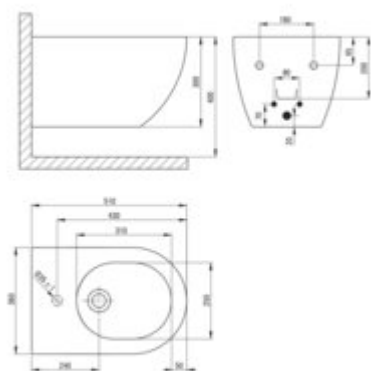

PEONIA

Bidet, wall-mounted

Product code: CDE_DBPW

EAN: 5908212095737

Color: anthracite, titanium

Warranty [years]: 10

Finish	anthracite, titanium
Material	ceramic
Type	wall-mounted
Width [mm]	360
Length [mm]	510
Height [mm]	300
Mounting holes spacing / Axis [mm]	180
Hidden mountings	yes
Hole for the tap	yes

Features:

- Hard and durable ceramics does not lose its properties with long use
- Antibacterial coating, preventing the growth of microorganisms
- Mounting system with hidden fixings
- Hygienic certificate of the National Institute of Hygiene confirming the product's compliance
- Dedicated cleaning agent, safe for cleaned surfaces