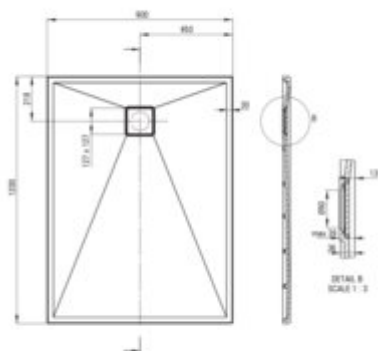

CORREO Granite shower tray, rectangular

Product code: KQR_A43B

EAN: 5907650878919

Color: alabaster

Warranty [years]: 10

Finish	white
Material	granite
Shape	rectangular
Width [mm]	900
Length [mm]	1200
Height [mm]	36
Installation method	on the floor level, on the construction material support, directly on the spout
Drain diameter	90
possibility to cut to size	yes
Hydrophobicity	yes

Features:

- Dedicated cleaning agent, safe for cleaned surfaces
- Hydrophobic properties repel water molecules
- Properties of Deante granite: resistance to impact, high temperature, discoloration, therm
- For installation at floor level, directly on the screed or supported by construction mater
- Possibility of cutting the granite shower tray
- Warning! The NHC_029C siphon fits this shower tray
- Warning! The NHC_029D siphon fits this shower tray
- Only the best materials, the quality of which has been confirmed by laboratory tests
- Anti-slip properties of granite shower trays
- The finish enriched with silver ions adds antiseptic properties