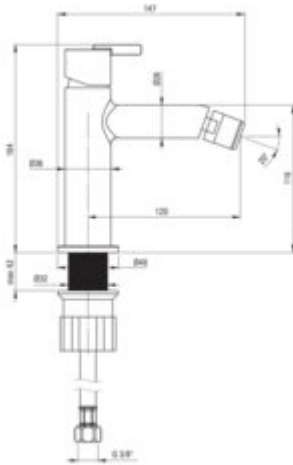

## Mixer

Finish	titanium
Material	brass
Mixer type	single-handle, mixer
Installation method	standing
Total mixer height [mm]	164
Flow class [l/min]	Z - 4-9 l/min
Acoustic group [dB]	I (x <= 20)

## Mixer cartridge

Ceramic cartridge size	25 mm
------------------------	-------

## Spout

Spout type	still
Mixer spout range [mm]	120
Material	brass

## Connecting hose

Length [mm]	450
Installation thread	3/8"
Connection thread	M10