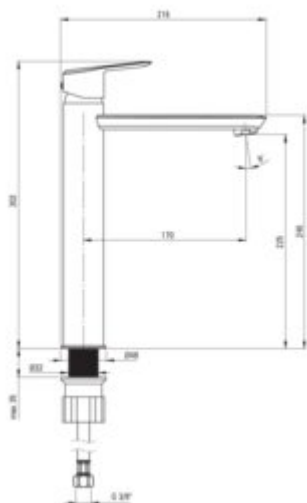

ARNIKA

Washbasin tap, tall

Product code: BQA_020N

EAN: 5907650828051

Color: chrome

Warranty [years]: 7

Mixer

Finish	chrome
Material	brass
Mixer type	single-handle, mixer
Installation method	standing
Total mixer height [mm]	302
Flow class [l/min]	Z - 4-9 l/min
Acoustic group [dB]	I (x <= 20)

Mixer cartridge

Ceramic cartridge size	35 mm
------------------------	-------

Spout

Spout type	still
Mixer spout range [mm]	170
Material	brass

Aerator

Aerator type	silicone
Aerator size	M22

Connecting hose

Length [mm]	450
Installation thread	3/8"
Connection thread	M10