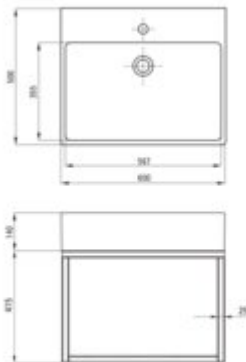

TEMISTO

Wall-mounted bathroom console, with washbasin

Product code: CDTW6U6S

EAN: 5908212079171

Color: white, nero

Warranty [years]: 10

Furniture

Finish	nero
Installation method	wall-mounted
Width [mm]	500
Length [mm]	600
Height [mm]	415
Material	stainless steel
Reversible	yes
Mounting kit included	yes

Washbasin

Finish	white
Material	ceramic
Hole for the tap	yes

Features:

- Deante Design Studio Collection
- Hard and durable ceramics does not lose its properties with long use
- Antibacterial coating, preventing the growth of microorganisms
- Dedicated cleaning agent, safe for cleaned surfaces