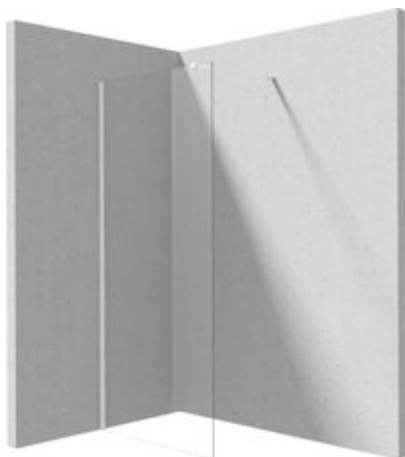

PRIZMA
Shower wall, walk-in

Product code: KTJ_A31P

EAN: 5907650881704

Color: bianco

Warranty [years]: 5

Model	Size	A (mm)	B (mm)
KTJ_A31P	1050x1950	800	1950
KTJ_A32P	1200x1950	900	1950
KTJ_A33P	1350x1950	1000	1950
KTJ_A34P	1500x1950	1100	1950
KTJ_A35P	1650x1950	1200	1950
KTJ_A36P	1800x1950	1300	1950

Shower door

rails adjustable stiffening the cabin

Showe cabin

Width [mm]	1100
Height [mm]	1950
Glass finish	transparent
Glass thickness [mm]	6
Active cover	yes
Side dimension [mm]	1080
Reversible doors	yes
Installation without shower tray	yes possible

Features:

- Safe and durable tempered glass
- Possibility to install the cabin without a shower tray, directly on the tiles
- Hydrophobic Active-Cover coating that makes it easier for water to run off the glass
- Dedicated to Active Cover surfaces
- Only the best materials, the quality of which has been confirmed by laboratory tests
- Reversible door that allows the cabin to be mounted on the right or left side
- Resistance to impacts, chemicals and stains in accordance with PN-EN 14428+A1:2008 norm, c
- Can be combined with a second sliding wall and the Prizma walk-in shower wall
- Possibility of mounting the cabin directly on tiles or on Correo granite (KQR) and Kerria Plus acrylic (KTS) shower trays
- Free combination of elements
- Innovative and durable Bianco coating