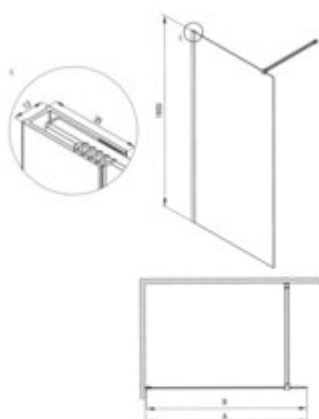

PRIZMA
Shower wall, walk-in

Product code: KTJ_A31P

EAN: 5907650881704

Color: bianco

Warranty [years]: 5

Model	Size	A (mm)	B (mm)
KTJ_A31P	1050x1950	800	1950
KTJ_A32P	1200x1950	900	1950
KTJ_A33P	1350x1950	1000	1950
KTJ_A34P	1500x1950	1100	1950
KTJ_A35P	1650x1950	1200	1950
KTJ_A36P	1800x1950	1300	1950

Shower door

rails adjustable stiffening the cabin

Showe cabin

Width [mm]	1100
Height [mm]	1950
Glass finish	transparent
Glass thickness [mm]	6
Active cover	yes
Side dimension [mm]	1080
Reversible doors	yes
Installation without shower tray	yes possible

Features:

- Safe and durable tempered glass
- Possibility to install the cabin without a shower tray, directly on the tiles
- Hydrophobic Active-Cover coating that makes it easier for water to run off the glass
- Dedicated to Active Cover surfaces
- Only the best materials, the quality of which has been confirmed by laboratory tests
- Reversible door that allows the cabin to be mounted on the right or left side
- Resistance to impacts, chemicals and stains in accordance with PN-EN 14428+A1:2008 norm, c
- Can be combined with a second sliding wall and the Prizma walk-in shower wall
- Possibility of mounting the cabin directly on tiles or on Correo granite (KQR) and Kerria Plus acrylic (KTS) shower trays
- Free combination of elements
- Innovative and durable Bianco coating