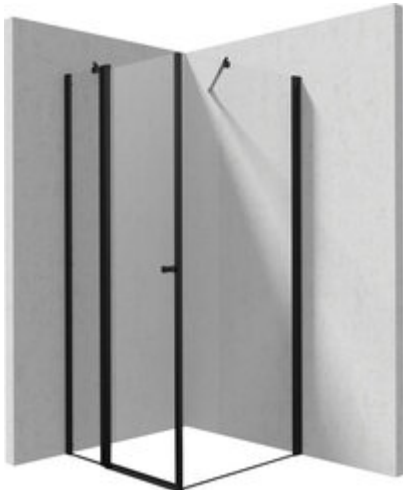

KERRIA PLUS

Shower cabin, square

Product code: KKNNU09S09

EAN: 5907650884231

Color: nero

Warranty [years]: 5

Showe cabin (KTSUN41P)

Side dimension [mm]	900

Showe cabin (KTS_N39P)

Finish	nero
Width [mm]	900
Height [mm]	2000
Glass finish	transparent
Glass thickness [mm]	6
Active cover	yes
installation	to be completed with KTS doors , to be completed with KTS walk-in , possibility of assembly with a KTS movable panel
Side dimension [mm]	870
Adjustment range from [mm]	700
Adjustment range up to [mm]	1200
Masking of assembly elements	yes
Profiles levelling the curvature of the walls	yes
Railings	adjustable stiffening the cabin
Tempered glass TOTAL WHITE	yes
Installation without shower tray possible	yes

Shower door

Finish	nero
Width [mm]	900
Height [mm]	2000
Glass finish	transparent
Glass thickness [mm]	6
Active cover	yes
installation	to be completed with KTS doors , to be completed with KTS walk-in
Railing length [mm]	360
Masking of assembly elements	yes
Profiles levelling the curvature of the walls	yes
rails	adjustable stiffening the cabin
Holders	with safety
Tempered glass TOTAL WHITE	yes
Reversible doors	yes
Silent closing	yes
Installation without shower tray possible	yes
Lifting hinges	yes

Features:

- Hydrophobic Active-Cover coating that makes it easier for water to run off the glass
- Covering of assembly elements
- TOTALWHITE transparent glass
- Profiles leveling the curvature of the walls