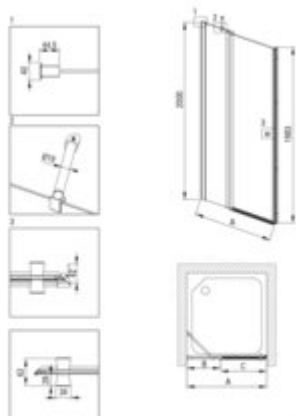

KERRIA PLUS

Shower cabin, square

Product code: KKNNU09S09

EAN: 5907650884231

Color: nero

Warranty [years]: 5

Showe cabin (KTSUN41P)

Side dimension [mm]	900

Showe cabin (KTS_N39P)

Finish	nero
Width [mm]	900
Height [mm]	2000
Glass finish	transparent
Glass thickness [mm]	6
Active cover	yes
installation	to be completed with KTS doors , to be completed with KTS walk-in , possibility of assembly with a KTS movable panel
Side dimension [mm]	870
Adjustment range from [mm]	700
Adjustment range up to [mm]	1200
Masking of assembly elements	yes
Profiles levelling the curvature of the walls	yes
Railings	adjustable stiffening the cabin
Tempered glass TOTAL WHITE	yes
Installation without shower tray possible	yes

Shower door

Finish	nero
Width [mm]	900
Height [mm]	2000
Glass finish	transparent
Glass thickness [mm]	6
Active cover	yes
installation	to be completed with KTS doors , to be completed with KTS walk-in
Railing length [mm]	360
Masking of assembly elements	yes
Profiles levelling the curvature of the walls	yes
rails	adjustable stiffening the cabin
Holders	with safety
Tempered glass TOTAL WHITE	yes
Reversible doors	yes
Silent closing	yes
Installation without shower tray possible	yes
Lifting hinges	yes

Features:

- Hydrophobic Active-Cover coating that makes it easier for water to run off the glass
- Covering of assembly elements
- TOTALWHITE transparent glass
- Profiles leveling the curvature of the walls