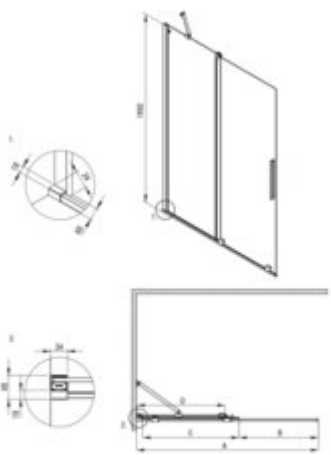

PRIZMA Shower wall, walk-in

Product code: KTJ_Z38R

EAN: 5907650889434

Color: gold

Warranty [years]: 5

Model	Size	A (mm)	B (mm)	C (mm)	D (mm)
KTJ_Z38R	800x1950	790-800	210	400	270
KTJ_Z38R	800x1950	800-800	260	470	420
KTJ_X32R	1200x1950	860-1200	410	520	470
KTJ_X32R	1200x1950	1180-1200	510	620	570
KTJ_X34R	1400x1950	1380-1400	610	720	670

Finish	gold
Width [mm]	800
Height [mm]	1950
Glass finish	transparent
Glass thickness [mm]	6
Active cover	yes
Side dimension [mm]	800
Railings	short to perpendicular wall/long to parallel wall
Reversible doors	yes
Installation without shower tray possible	yes
Possibility to install a railing to a perpendicular wall	yes