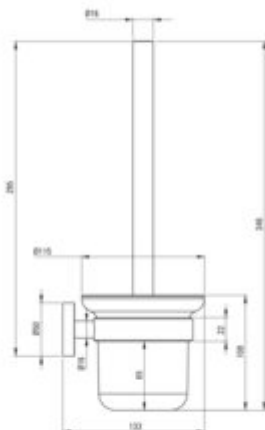

JASMIN

Toilet brush, wall-mounted

Product code: ADJ_0711

EAN: 5907650829089

Color: chrome

Warranty [years]: 2

Finish	chrome
Surface type	shine
Material	steel 304
Height [mm]	346
Width [mm]	115
Depth [mm]	133
Mounting kit included	yes