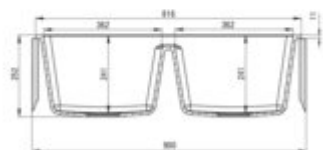

ADEL Granite sink, 2-bowl

Product code: ZLM_5203

EAN: 5907650843290

Color: beige

Warranty [years]: 18

Sink

Finish	beige
Surface type	matte
Material	granite
Installation method	inset
Number of bowls	2
Minimum cabinet width [mm]	900
Width [mm]	470
Length [mm]	816
Height [mm]	252
Bowl depth [mm]	241
2nd bowl depth [mm]	241
Cut-out Length [mm]	796
Cut-out Width [mm]	450
Reversible	no
Equipped with accessories	yes
Drain diameter	3.5"