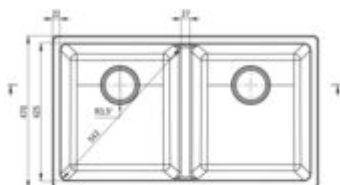

ADEL Granite sink, 2-bowl

Product code: ZLM_5203

EAN: 5907650843290

Color: beige

Warranty [years]: 18

Sink

Finish	beige
Surface type	matte
Material	granite
Installation method	inset
Number of bowls	2
Minimum cabinet width [mm]	900
Width [mm]	470
Length [mm]	816
Height [mm]	252
Bowl depth [mm]	241
2nd bowl depth [mm]	241
Cut-out Length [mm]	796
Cut-out Width [mm]	450
Reversible	no
Equipped with accessories	yes
Drain diameter	3.5"