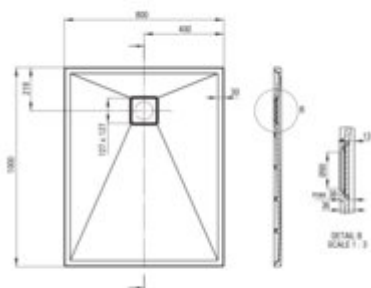

CORREO

Granite shower tray, rectangular

Product code: KQR_N46B

EAN: 5908212095744

Color: nero

Warranty [years]: 10

Finish	nero
Material	granite
Shape	rectangular
Width [mm]	800
Length [mm]	1000
Height [mm]	36
Installation method	directly on the spout, on the floor level, on the construction material support
Drain diameter	90
possibility to cut to size	yes
Hydrophobicity	yes

Features:

- Properties of Deante granite: resistance to impact, high temperature, discoloration, therm
- Hydrophobic properties repel water molecules
- For installation at floor level, directly on the screed or supported by construction mater
- Possibility of cutting the granite shower tray
- Warning! The NHC_029C siphon fits this shower tray
- Warning! The NHC_029D siphon fits this shower tray
- Dedicated cleaning agent, safe for cleaned surfaces
- Only the best materials, the quality of which has been confirmed by laboratory tests
- Anti-slip properties of granite shower trays
- The finish enriched with silver ions adds antiseptic properties