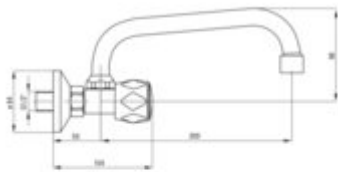

## Washbasin tap, wall-mounted

Product code: BON\_050D

EAN: 5908212049747

Color: chrome

Warranty [years]: 5

### Mixer

Finish	chrome
Material	brass
Mixer type	two-handle, mixer
Installation method	wall-mounted
Flow class [l/min]	S - 15.1-19.8 l/min
Acoustic group [dB]	II (20 < x <= 30)

### Mixer cartridge

Ceramic cartridge size	1/2"
------------------------	------

### Spout

Spout type	swivel
Mixer spout range [mm]	250
Material	steel 304