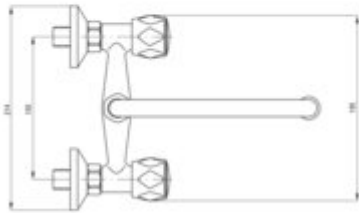

## Washbasin tap, wall-mounted

Product code: BON\_050D

EAN: 5908212049747

Color: chrome

Warranty [years]: 5

### Mixer

Finish	chrome
Material	brass
Mixer type	two-handle, mixer
Installation method	wall-mounted
Flow class [l/min]	S - 15.1-19.8 l/min
Acoustic group [dB]	II (20 < x <= 30)

### Mixer cartridge

Ceramic cartridge size	1/2"
------------------------	------

### Spout

Spout type	swivel
Mixer spout range [mm]	250
Material	steel 304