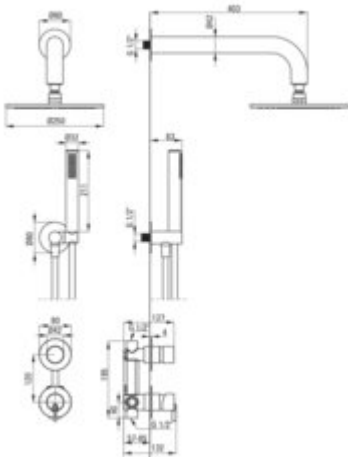

SILIA

Concealed shower set, with a shower head

Product code: NQS_D9YK

EAN: 5907650819196

Color: titanium

Warranty [years]: 7

deante

Mixer

Mixer type	single-handle, mixer
Installation method	concealed
Flow class [l/min]	S - 15.1-19.8 l/min
Acoustic group [dB]	I (x <= 20)

Spout

Spout type	still
Range of shower/ bath spout [mm]	382

Shower overhead

Shape	round
Material	brass
Diameter [mm]	250
Anti-calc	yes
Number of functions	1
Stream type	rain

Hand shower

Number of functions	1
Anti-calc	yes
Stream type	rain
Additional features	cool-out

Hose

Length [mm]	1500
Braid material	PVC
Anti-twist	1

Angled hose connector

Finish	titanium
Connection type	for the hose with hand shower holder
Shape	round
Material	brass
Connection thread	yes
Concealed mounting	yes

Features:

- Deante Design Studio Collection
- Noble form and timeless simplicity
- Innovative, durable and easy to clean Titanium coating
- Flush-mounted installation ensures the aesthetics of the bathroom
- The mixer body is made of the highest quality brass
- Adjustable shower hand angle
- Anti-calc system facilitating the removal of limescale deposits
- Anti-calc hand shower
- Anti-twist system, preventing the hose from twisting
- Durable hose ends made of brass
- Cool-out hand shower
- The set includes an orifice reducing the flow of water
- Dedicated cleaning agent, safe for cleaned surfaces
- Only the best materials, the quality of which has been confirmed by laboratory tests
- The faucet includes a concealed element
- Ceramic mechanical Click type function switch