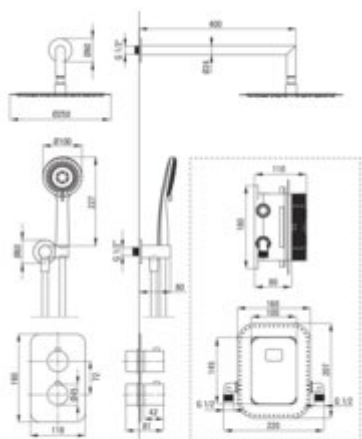

THERM

Concealed shower set, with thermostatic BOX

Product code: BXYZREBT

EAN: 5907650844914

Color: brushed gold

Warranty [years]: 7

Mixer (BXY_REBT)

Mixer type	Concealed BOX
Installation method	concealed

Mixer (BXY_X44T)

Mixer type	Concealed BOX, thermostatic
Installation method	concealed
Flow class [l/min]	S - 15.1-19.8 l/min
Acoustic group [dB]	I (x ≤ 20)

Spout

Range of shower/ bath spout [mm]	388
----------------------------------	-----

Shower overhead

Shape	round
Material	steel 304
Diameter [mm]	250
Anti-calc	yes
Number of functions	1
Stream type	rain

Hand shower

Number of functions	3
Anti-calc	yes
Stream type	rain, mixed, hydromassage

Hose

Length [mm]	1500
Braid material	PVC
Anti-twist	1

Angled hose connector

Finish	brushed gold
Connection type	for the hose with hand shower holder
Shape	round
Material	brass
Connection thread	yes
Concealed mounting	yes