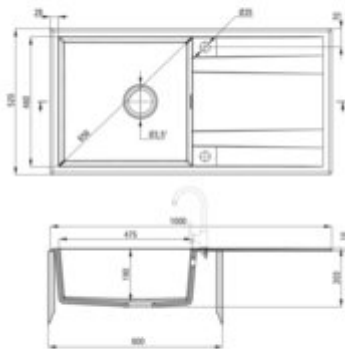

Product code: ZQE_A713

EAN: 5907650874195

Color: alabaster

Warranty [years]: 18

Sink

Finish	alabaster
Surface type	matte
Material	granite
Installation method	inset
Number of bowls	1
Minimum cabinet width [mm]	600
Width [mm]	520
Length [mm]	1000
Height [mm]	203
Bowl depth [mm]	190
Cut-out Length [mm]	980
Cut-out Width [mm]	500
Reversible	yes
Equipped with accessories	yes
Drain diameter	3.5"
Number of holes	2

Sink waste kit

Finish	steel
Plug type	automatic, with a button
Low siphon/ Space saver	yes
possibility to connect a dishwasher/ washing machine	yes

Features:

- Properties of Deante granite: resistance to impact, high temperature, discoloration, therm
- Longest, 18 years warranty
- The sink is equipped with fittings with a connection to the dishwasher
- Hydrophobic properties repel water molecules
- The exceptionally spacious and deep bowl will even accommodate trays taken out of the oven
- Possibility to buy a sponge hook that fits perfectly with this model.
- Possibility to buy a cloth rail that fits perfectly with this model
- Reversible sink - possibility to install the bowl on the left or the right side
- Dedicated cleaning agent, safe for cleaned surfaces
- Space-saving siphon which facilitates e.g. sorting waste
- The finish enriched with silver ions adds antiseptic properties
- Automatic plug activated with a CLICK button
- Deante Design Studio Collection