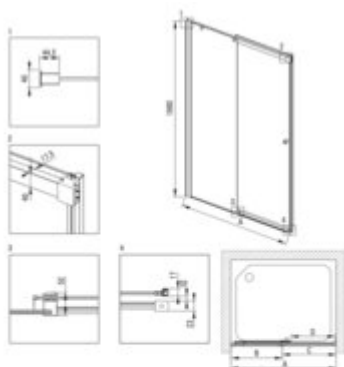

KERRIA PLUS

Shower cabin, rectangular

Product code: KKNP12S08

EAN: 5907650885481

Color: nero

Warranty [years]: 5

Model	Size [mm]	A [mm]	B [mm]	C [mm]	D [mm]	W (KTS) [mm]	H (KTS) [mm]
KTSPN12P	1200x2000	865	1010	480	480	1200	2000
KTSPN12P	1400x2000	1065	1210	680	680	1400	2000
KTSPN12P	1600x2000	1265	1410	880	880	1600	2000
KTSPN12P	1800x2000	1465	1610	1080	1080	1800	2000
KTSPN12P	2000x2000	1665	1810	1280	1280	2000	2000
KTSPN12P	1200x2100	865	1110	480	480	1200	2100
KTSPN12P	1400x2100	1065	1310	680	680	1400	2100
KTSPN12P	1600x2100	1265	1510	880	880	1600	2100
KTSPN12P	1800x2100	1465	1710	1080	1080	1800	2100
KTSPN12P	2000x2100	1665	1910	1280	1280	2000	2100

Showe cabin (KTSPN12P)

Side dimension [mm]	1210
---------------------	------

Showe cabin (KTS_N38P)

Finish	nero
Width [mm]	800
Height [mm]	2000
Glass finish	transparent
Glass thickness [mm]	6
Active cover installation	yes
	to be completed with KTS doors , to be completed with KTS walk-in , possibility of assembly with a KTS movable panel

Side dimension [mm]	770
Adjustment range from [mm]	700
Adjustment range up to [mm]	1200
Masking of assembly elements	yes
Profiles levelling the curvature of the walls	yes
Railings	adjustable stiffening the cabin
Tempered glass TOTAL WHITE	yes
Installation without shower tray possible	yes

Shower door (KTSPN12P)

Finish	nero
Width [mm]	1200
Height [mm]	2000
Glass finish	transparent
Glass thickness [mm]	6
Active cover installation	yes
	to be completed with KTS walk-in

Masking of assembly elements	yes
Profiles levelling the curvature of the walls	yes