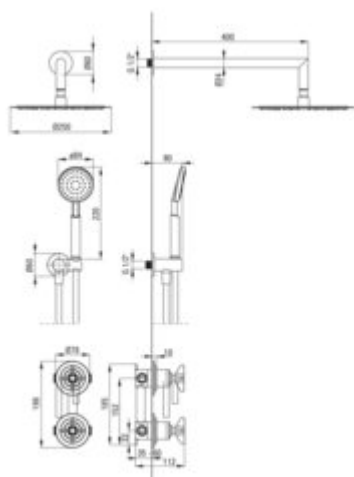

TEMISTO

Concealed shower set

Product code: NAC_09QT

EAN: 5907650817710

Color: chrome

Warranty [years]: 7

Mixer

Mixer type	mixer, two-handle
Installation method	concealed
Flow class [l/min]	S - 15.1-19.8 l/min
Acoustic group [dB]	I (x <= 20)

Spout

Spout type	still
Range of shower/ bath spout [mm]	400

Shower overhead

Shape	round
Material	brass
Diameter [mm]	250
Anti-calc	yes
Number of functions	1

Hand shower

Number of functions	1
Anti-calc	yes
Stream type	rain

Hose

Length [mm]	1500
Braid type	double braided
Braid material	stainless steel
Anti-twist	2

Angled hose connector

Finish	chrome
Connection type	for the hose with hand shower holder
Shape	round
Material	brass
Connection thread	yes
Concealed mounting	yes