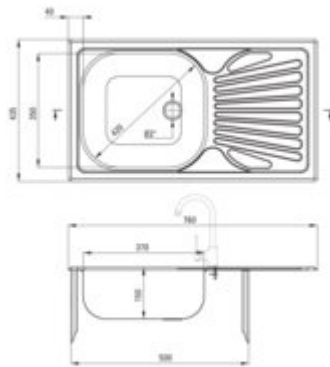

TECHNO

Steel sink, 1-bowl with drainer

Product code: ZMU_3110

EAN: 5907650845737

Color: décor

Warranty [years]: 2

Sink

Finish	décor
Surface type	décor
Material	steel 201
Installation method	inset
Number of bowls	1
Minimum cabinet width [mm]	500
Width [mm]	435
Length [mm]	760
Height [mm]	150
Bowl depth [mm]	150
Cut-out Length [mm]	740
Cut-out Width [mm]	415
Reversible	yes
Equipped with accessories	yes
Drain diameter	2"

Sink waste kit

Finish	steel
Plug type	manual
Low siphon/ Space saver	yes
possibility to connect a dishwasher/ washing machine	yes

Features:

- High-strength stainless steel
- The sink is equipped with fittings with a connection to the dishwasher
- Natural antiseptic properties of steel
- The décor finish has increased scratch resistance
- Dedicated cleaning agent, safe for cleaned surfaces
- Reversible steel sink - install with the bowl on the left or right side
- Self-drilling tap hole - without voiding the warranty.