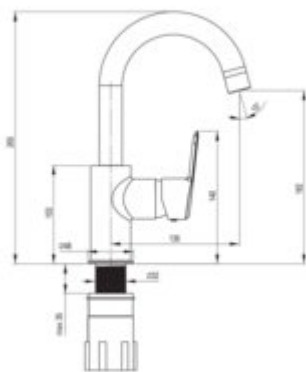

ARNIKA

Washbasin tap

Product code: BQA_N24M

EAN: 5908212097694

Color: nero

Warranty [years]: 7

Mixer

Finish	nero
Material	brass
Mixer type	single-handle, mixer
Installation method	standing
Total mixer height [mm]	265
Flow class [l/min]	S - 15.1-19.8 l/min
Acoustic group [dB]	I (x <= 20)
Plug included in the set	no

Mixer cartridge

Ceramic cartridge size	35 mm
------------------------	-------

Spout

Spout type	swivel
Mixer spout range [mm]	135
Material	stainless steel

Aerator

Aerator type	silicone
Aerator size	M22

Connecting hose

Length [mm]	450
Installation thread	3/8"
Connection thread	M10

Features:

- Deante Design Studio Collection
- Design full of beauty and harmony
- The mixer body is made of the highest quality brass
- The variety of colours gives many arrangement possibilities
- The mixer is equipped with a stream aerator
- The mounting sleeve facilitates the installation of the mixer
- 45 cm connection hoses included
- Innovative, durable and easy to clean Nero coating
- The lever on the side makes it easier to keep the spout clean
- Silicone aerator for easy limescale removal
- Only the best materials, the quality of which has been confirmed by laboratory tests
- we recommend buying a universal plug in the color of the mixer
- Cleaning agent for fixtures in all colors available