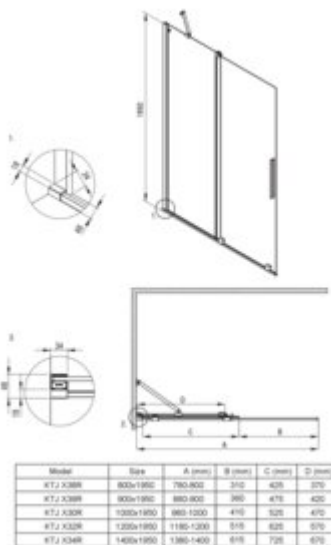

PRIZMA
Shower cabin, rectangular

Product code: KPNCP12S09

EAN: 5907650899426

Color: brushed bronze

Warranty [years]: 5

Showe cabin (KTJ_C32R)

Finish	brushed bronze
Width [mm]	1200
Height [mm]	1950
Glass finish	transparent
Glass thickness [mm]	6
Active cover	yes
Side dimension [mm]	1200
Railings	short to perpendicular wall/long to parallel wall
Reversible doors	yes
Installation without shower tray possible	yes
Possibility to install a railing to a perpendicular wall	yes

Showe cabin (KTJ_C39P)

Finish	brushed bronze
Width [mm]	900
Height [mm]	1950
Glass finish	transparent
Glass thickness [mm]	6
Active cover	yes
Side dimension [mm]	880
Reversible doors	yes
Installation without shower tray possible	yes