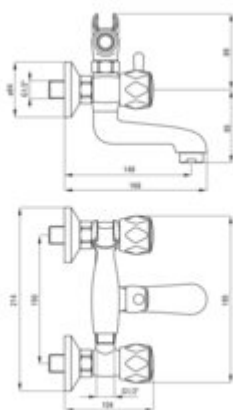

TENO Bath mixer

Product code: BON_011D

EAN: 5908212049716

Color: chrome

Warranty [years]: 5

Mixer

Finish	chrome
Material	brass
Mixer type	two-handle, mixer
Installation method	wall-mounted
Flow class [l/min]	S - 15.1-19.8 l/min
Acoustic group [dB]	II (20 < x <= 30)

Mixer cartridge

Ceramic cartridge size	1/2"
------------------------	------

Spout

Spout type	still
Mixer spout range [mm]	148
Material	steel 304

Function switch

Switch type	mechanical
-------------	------------

Aerator

Aerator type	honeycomb
Aerator size	M24

Hose

Length [mm]	1500
-------------	------

Hand shower

Number of functions	1
---------------------	---

Features:

- Cleaning agent for fixtures in all colors available