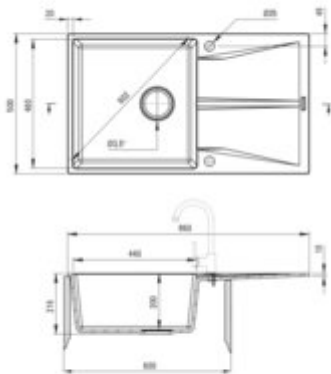

CORIO

Granite sink, 1-bowl with drainer

Product code: ZRC_711A

EAN: 5907650865704

Color: sand

Warranty [years]: 18

Sink

Finish	sand
Surface type	matte
Material	granite
Installation method	inset, flush
Number of bowls	1
Minimum cabinet width [mm]	600
Width [mm]	500
Length [mm]	860
Height [mm]	216
Cut-out Length [mm]	840
Cut-out Width [mm]	480
Reversible	yes
Equipped with accessories	yes
Drain diameter	3.5"
Number of holes	2
Number of pre-drilled holes	2

Sink waste kit

Finish	steel
Plug type	manual
Low siphon/ Space saver	yes
possibility to connect a dishwasher/ washing machine	yes

Features:

- The finish enriched with silver ions adds antiseptic properties
- Properties of Deante granite: resistance to impact, high temperature, discoloration, therm
- Hydrophobic properties repel water molecules
- Longest, 18 years warranty
- Space-saving siphon which facilitates e.g. sorting waste
- Dedicated cleaning agent, safe for cleaned surfaces
- Reversible sink - possibility to install the bowl on the left or the right side