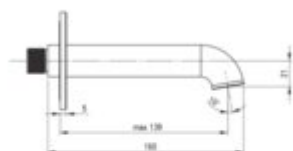

SILIA

Washbasin and bath spout

Product code: NQS_D80K

EAN: 5907650882138

Color: titanium

Warranty [years]: 2

Aerator

Aerator type	silicone, laminar
Stream type	full
Aerator size	M24
Thread type	external

Spout

Finish	titanium
Spout type	bath and washbasin
Material	brass
Spout type	still
Range of shower/ bath spout [mm]	147
Spout length [mm]	160
aerator	yes
Concealed mounting	yes
Additional features	dodatkowy aerator umywalkowy w komplecie