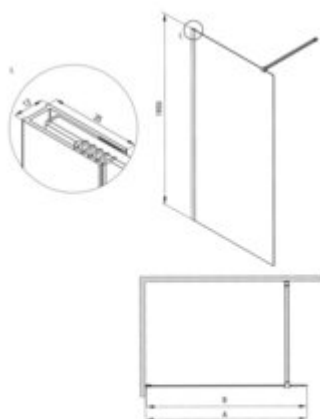

PRIZMA
Shower wall, walk-in

Product code: KTJ_A38P

EAN: 5907650849346

Color: bianco

Warranty [years]: 5

Model	Size	A (mm)	B (mm)
KTJ_A38P	900x1950	800	1950
KTJ_A38P	800x1950	780	1950
KTJ_A38P	800x1950	800	1950
KTJ_A38P	1000x1950	800	1950
KTJ_A38P	1100x1950	800	1950
KTJ_A38P	1200x1950	800	1950

Shower door

rails adjustable stiffening the cabin

Showe cabin

Width [mm]	800
Height [mm]	1950
Glass finish	transparent
Glass thickness [mm]	6
Active cover	yes
Side dimension [mm]	780
Tempered glass TOTAL WHITE	no
Reversible doors	yes
Installation without shower tray	yes possible

Features:

- Safe and durable tempered glass
- Possibility to install the cabin without a shower tray, directly on the tiles
- Hydrophobic Active-Cover coating that makes it easier for water to run off the glass
- Dedicated to Active Cover surfaces
- Only the best materials, the quality of which has been confirmed by laboratory tests
- Reversible door that allows the cabin to be mounted on the right or left side
- The railings give the structure rigidity
- Resistance to impacts, chemicals and stains in accordance with PN-EN 14428+A1:2008 norm, c
- Dedicated cleaning agent, safe for cleaned surfaces
- Free combination of elements