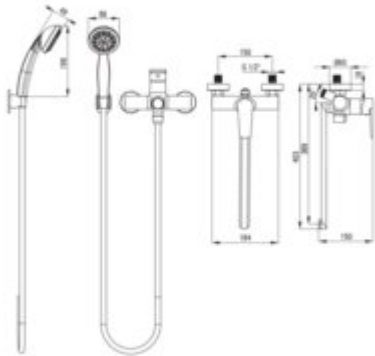

TUBO

Washbasin-bathtub tap, wall-mounted

Product code: BUT_057M

EAN: 5907650826361

Color: chrome

Warranty [years]: 7

Mixer

Finish	chrome
Material	brass
Mixer type	single-handle, mixer
Installation method	wall-mounted
Flow class [l/min]	A <= 15 (9.1 - 15)
Acoustic group [dB]	I (x <= 20)

Mixer cartridge

Ceramic cartridge size	35 mm
------------------------	-------

Spout

Mixer spout range [mm]	389
Material	stainless steel

Function switch

Switch type	ceramic mechanical
-------------	--------------------

Aerator

Aerator type	honeycomb
Aerator size	M24

Hose

Length [mm]	1500
-------------	------

Hand shower

Number of functions	1
---------------------	---

Features:

- The mixer body is made of the highest quality brass
- The mixer is equipped with a stream aerator
- Only the best materials, the quality of which has been confirmed by laboratory tests
- Mechanical ceramic function switch
- Cleaning agent for fixtures in all colors available