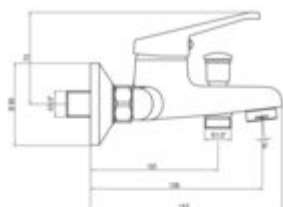

LOBO

Bath mixer, wall-mounted

Product code: BYU_011M

EAN: 5907650801054

Color: chrome

Warranty [years]: 5

Mixer

Finish	chrome
Material	brass
Mixer type	single-handle, mixer
Installation method	wall-mounted
Flow class [l/min]	B ≤ 25.2 (19.9 - 25.2)
Acoustic group [dB]	II (20 < x ≤ 30)

Mixer cartridge

Ceramic cartridge size	35 mm

Spout

Spout type	still
Mixer spout range [mm]	136
Material	brass

Function switch

Switch type	pressure

Aerator

Aerator size	M24

Hose

Length [mm]	1500

Hand shower

Number of functions	1

Features:

- Cleaning agent for fixtures in all colors available