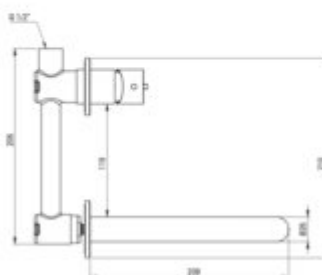

SILIA

Washbasin tap, concealed

Product code: BQS_F54L

EAN: 5907650818267

Color: brushed steel

Warranty [years]: 7

Mixer

Finish	steel
Material	brass
Mixer type	single-handle, mixer
Installation method	concealed
Flow class [l/min]	Z - 4-9 l/min
Acoustic group [dB]	I (x ≤ 20)

Mixer cartridge

Ceramic cartridge size	25 mm
------------------------	-------

Spout

Spout type	still
Mixer spout range [mm]	201
Material	brass

Aerator (XDCTOPCDO)

Aerator type	honeycomb, swivel
Aerator size	M18.5

Aerator (XDCTOTUDO)

Aerator size	M16.5
--------------	-------

Features:

- Deante Design Studio Collection
- Noble form and timeless simplicity
- Flush-mounted installation ensures the aesthetics of the bathroom
- The mixer body is made of the highest quality brass
- The movable aerator allows you to direct the water stream
- Only the best materials, the quality of which has been confirmed by laboratory tests
- The mixer is equipped with a stream aerator
- Z flow class (4-9 l/min) allowing for water consumption reduction
- Cleaning agent for fixtures in all colors available
- Innovative and easy to maintain brushed steel coating
- The faucet includes a concealed element
- Coating applied using the PVD method