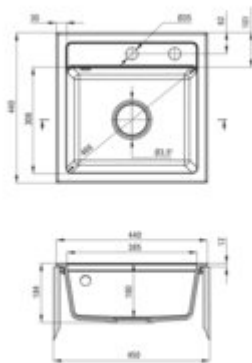

### Sink

|                            |                     |
|----------------------------|---------------------|
| Finish                     | anthracite metallic |
| Surface type               | matte               |
| Material                   | granite             |
| Installation method        | inset               |
| Number of bowls            | 1                   |
| Minimum cabinet width [mm] | 450                 |
| Width [mm]                 | 440                 |
| Length [mm]                | 440                 |
| Height [mm]                | 184                 |
| Bowl depth [mm]            | 170                 |
| Cut-out Length [mm]        | 420                 |
| Cut-out Width [mm]         | 420                 |
| Reversible                 | no                  |
| Equipped with accessories  | yes                 |
| Drain diameter             | 3.5"                |
| Number of holes            | 2                   |