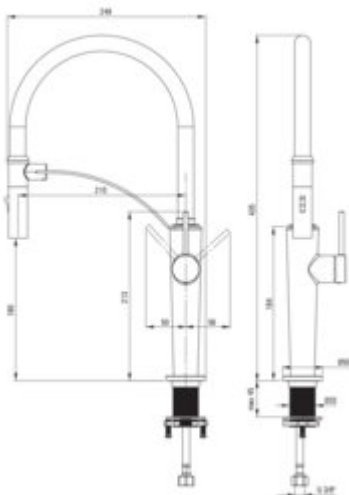

# CORDA Kitchen tap

Product code: BRC\_R72M

EAN: 5907650864011

Color: brushed gold

Warranty [years]: 7

## Mixer

Finish	brushed gold
Material	steel 304
Mixer type	single-handle, mixer
Installation method	standing
Flow class [l/min]	Z - 4-9 l/min
Acoustic group [dB]	I (x ≤ 20)

## Mixer cartridge

Ceramic cartridge size	25 mm
------------------------	-------

## Connecting hose

Length [mm]	600
Installation thread	3/8"
Connection thread	M10