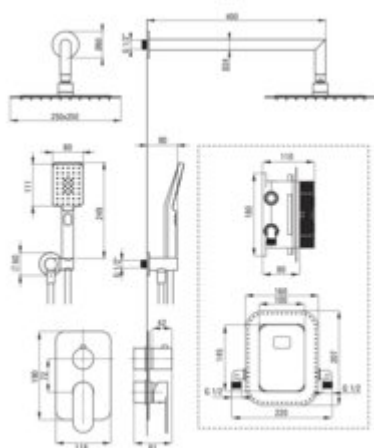

#### Mixer

Mixer type	Concealed BOX, mixer
Installation method	concealed
Flow class [l/min]	B <= 25.2 (19.9 - 25.2)
Acoustic group [dB]	I (x <= 20)

#### Spout

Spout type	still
Range of shower/ bath spout [mm]	400

#### Shower overhead

Shape	square
Material	steel 304
Width [mm]	250
Length [mm]	250
thickness	55
Anti-calc	yes
Number of functions	1
Stream type	rain
Quick response time for turning the water on and off	yes

#### Hose

Length [mm]	1500
Braid material	PVC
Anti-twist	1