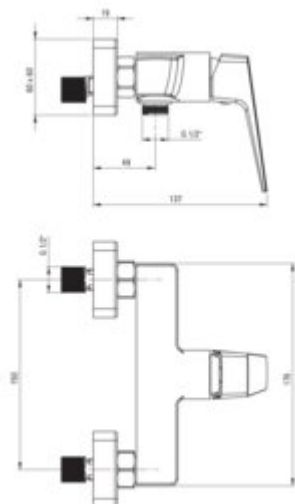

BLUR

Shower mixer, wall-mounted

Product code: BQL_040M

EAN: 5907650869856

Color: chrome

Warranty [years]: 7

Mixer

Finish	chrome
Material	brass
Mixer type	single-handle, mixer
Installation method	wall-mounted
Total mixer height [mm]	138
Flow class [l/min]	A <= 15 (9.1 - 15)
Acoustic group [dB]	II (20 < x <= 30)

Mixer cartridge

Ceramic cartridge size	25 mm
------------------------	-------

Features:

- Only the best materials, the quality of which has been confirmed by laboratory tests
- The mixer body is made of the highest quality brass
- Innovative, durable and easy to clean Nero coating
- Cleaning agent for fixtures in all colors available