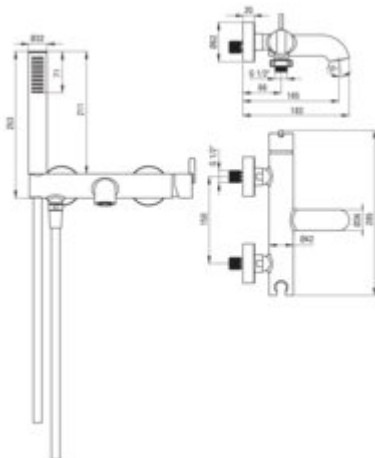

SILIA Bath mixer

Product code: BQS_011M

EAN: 5907650850472

Color: chrome

Warranty [years]: 7

Mixer

Finish	chrome
Material	brass
Mixer type	single-handle, mixer
Installation method	wall-mounted
Total mixer height [mm]	183
Flow class [l/min]	A <= 15 (9.1 - 15)
Acoustic group [dB]	I (x <= 20)

Mixer cartridge

Ceramic cartridge size	35 mm
------------------------	-------

Function switch

Switch type	ceramic mechanical
-------------	--------------------

Aerator

Aerator type	silicone, swivel
Aerator size	M24

Hose

Length [mm]	1500
Anti-twist	1

Hand shower

Number of functions	1
Anti-calc	yes
Additional features	cool-out

Features:

- Deante Design Studio Collection
- Noble form and timeless simplicity
- The mixer body is made of the highest quality brass
- Silicone aerator for easy limescale removal
- Only the best materials, the quality of which has been confirmed by laboratory tests
- Handset holder integrated with the battery body
- Durable hose ends made of brass
- Anti-twist system, preventing the hose from twisting
- Anti-calc hand shower
- Cool-out hand shower
- Cleaning agent for fixtures in all colors available