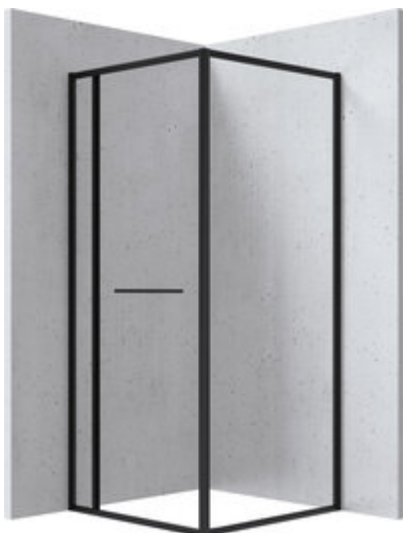

SQUARE

Shower cabin, square

Product code: KQB_N099P

EAN: 5907650898306

Color: nero

Warranty [years]: 5

Finish	nero
Shape	square
Width [mm]	900
Length [mm]	900
Height [mm]	2000
Glass finish	transparent
Glass thickness [mm]	6
Active cover	yes
Adjustment range up to [mm]	20
Masking of assembly elements	yes
Profiles levelling the curvature of the walls	yes
Reversible doors	yes
Installation without shower tray possible	yes
Double top rollers with ball bearings	yes
Detachable lower rollers	yes

Features:

- The doors slide inside the enclosure - more space in every bathroom.
- Safe and durable tempered glass
- Hydrophobic Active-Cover coating that makes it easier for water to run off the glass
- Only the best materials, the quality of which has been confirmed by laboratory tests
- Dedicated to Active Cover surfaces
- Resistance to impacts, chemicals and stains in accordance with PN-EN 14428+A1:2008 norm, c
- Possibility to install the cabin without a shower tray, directly on the tiles
- Reversible door that allows the cabin to be mounted on the right or left side
- Profiles leveling the curvature of the walls
- Covering of assembly elements
- Double top rollers with ball bearings
- Dedicated cleaning agent, safe for cleaned surfaces
- Innovative, durable and easy to clean Nero coating