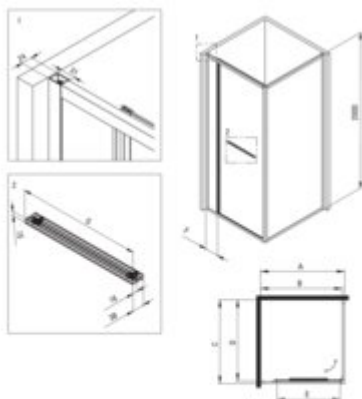

SQUARE

Shower cabin, square

Product code: KQB_N099P

EAN: 5907650898306

Color: nero

Warranty [years]: 5

Finish	nero
Shape	square
Width [mm]	900
Length [mm]	900
Height [mm]	2000
Glass finish	transparent
Glass thickness [mm]	6
Active cover	yes
Adjustment range up to [mm]	20
Masking of assembly elements	yes
Profiles levelling the curvature of the walls	yes
Reversible doors	yes
Installation without shower tray possible	yes
Double top rollers with ball bearings	yes
Detachable lower rollers	yes

Features:

- The doors slide inside the enclosure - more space in every bathroom.
- Safe and durable tempered glass
- Hydrophobic Active-Cover coating that makes it easier for water to run off the glass
- Only the best materials, the quality of which has been confirmed by laboratory tests
- Dedicated to Active Cover surfaces
- Resistance to impacts, chemicals and stains in accordance with PN-EN 14428+A1:2008 norm, c
- Possibility to install the cabin without a shower tray, directly on the tiles
- Reversible door that allows the cabin to be mounted on the right or left side
- Profiles leveling the curvature of the walls
- Covering of assembly elements
- Double top rollers with ball bearings
- Dedicated cleaning agent, safe for cleaned surfaces
- Innovative, durable and easy to clean Nero coating