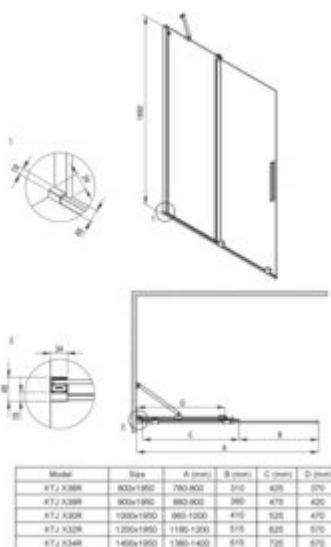

PRIZMA Shower wall, walk-in

Product code: KTJ_R34R
EAN: 5907650881407
Color: brushed gold
Warranty [years]: 5

Finish	brushed gold
Width [mm]	1400
Height [mm]	1950
Glass finish	transparent
Glass thickness [mm]	6
Active cover	yes
Side dimension [mm]	1400
Railings	short to perpendicular wall/long to parallel wall
Reversible doors	yes
Installation without shower tray possible	yes
Possibility to install a railing to a perpendicular wall	yes

Features:

- Safe and durable tempered glass
- Possibility to install the cabin without a shower tray, directly on the tiles
- Hydrophobic Active-Cover coating that makes it easier for water to run off the glass
- Dedicated to Active Cover surfaces
- Only the best materials, the quality of which has been confirmed by laboratory tests
- Reversible door that allows the cabin to be mounted on the right or left side
- The set includes two rails - short and long
- Resistance to impacts, chemicals and stains in accordance with PN-EN 14428+A1:2008 norm, c
- Can be combined with a second sliding wall and the Prizma walk-in shower wall
- Possibility of mounting the cabin directly on tiles or on Correo granite (KQR) and Kerria Plus acrylic (KTS) shower trays
- Free combination of elements
- Innovative and easy to maintain brushed gold coating