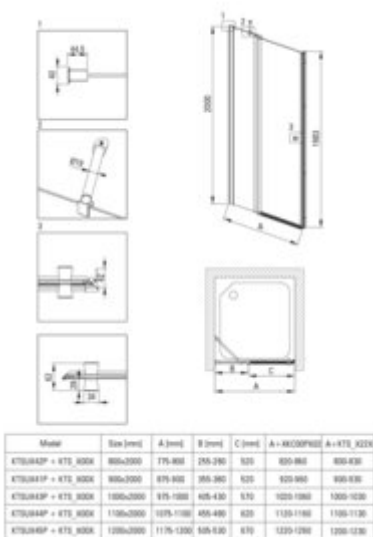

KERRIA PLUS

Shower doors

Product code: KTSU041P

EAN: 5907650819899

Color: chrome

Warranty [years]: 5

Shower door

Finish	chrome
Width [mm]	900
Height [mm]	2000
Glass finish	transparent
Glass thickness [mm]	6
Active cover	yes
installation	to be completed with KTS walk-in , to be completed with KTS doors
Railing length [mm]	360
Masking of assembly elements	yes
Profiles levelling the curvature of the walls	yes
rails	adjustable stiffening the cabin
Holders	with safety
Tempered glass TOTAL WHITE	yes
Reversible doors	yes
Silent closing	yes
Installation without shower tray	yes
possible	
Lifting hinges	yes
Hinges flush with the glass	no

Showe cabin

Side dimension [mm]	900
---------------------	-----

Features:

- Important! For recessed installation, be sure to buy the appropriate KTS_NOOX or KTS_000X
- Active Cover coating
- TOTALWHITE transparent glass
- Profiles leveling the curvature of the walls
- Covering of assembly elements
- Possibility to install the cabin without a shower tray, directly on the tiles
- Dedicated cleaning agent, safe for cleaned surfaces
- Dedicated to Active Cover surfaces
- Reversible door that allows the cabin to be mounted on the right or left side
- The profile system makes it possible to reduce the curvature of the walls
- Hydrophobic Active-Cover coating that makes it easier for water to run off the glass
- Safe and durable tempered glass
- Only the best materials, the quality of which has been confirmed by laboratory tests
- Precise door closing through lifting hinges
- Resistance to impacts, chemicals and stains in accordance with PN-EN 14428+A1:2008 norm, c
- The railings give the structure rigidity