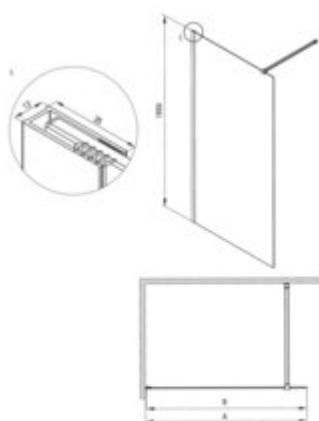

PRIZMA
Shower wall, walk-in

Product code: KTJ_F37P
EAN: 5907650885566
Color: brushed steel
Warranty [years]: 5

| Model | Size | A (mm) | B (mm) |
|----------|-----------|--------|--------|
| KTJ_F37P | 700x1950 | 680 | 1950 |
| KTJ_F37P | 800x1950 | 780 | 1950 |
| KTJ_F37P | 900x1950 | 880 | 1950 |
| KTJ_F37P | 1000x1950 | 980 | 1950 |
| KTJ_F37P | 1100x1950 | 1080 | 1950 |
| KTJ_F37P | 1200x1950 | 1180 | 1950 |

Shower door

rails adjustable stiffening the cabin

Showe cabin

| | |
|----------------------------------|---------------|
| Finish | brushed steel |
| Width [mm] | 700 |
| Height [mm] | 1950 |
| Glass finish | transparent |
| Glass thickness [mm] | 6 |
| Active cover | yes |
| Side dimension [mm] | 680 |
| Reversible doors | yes |
| Installation without shower tray | yes possible |