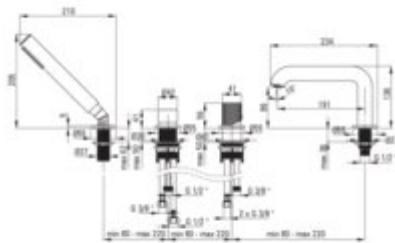

## Bath mixer, 4-hole

**Product code:** BHS\_R14M  
**EAN:** 5907650886723  
**Color:** brushed gold  
**Warranty [years]:** 7

### Mixer

Finish	brushed gold
Material	brass
Mixer type	single-handle, mixer
Installation method	standing
Total mixer height [mm]	205
Flow class [l/min]	A <= 15 (9.1 - 15)
Acoustic group [dB]	I (x <= 20)

### Mixer cartridge

Ceramic cartridge size	35 mm
------------------------	-------

### Connecting hose

Length [mm]	450
Installation thread	3/8"
Connection thread	M12