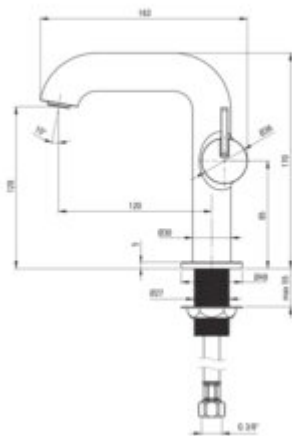

SILIA

Washbasin tap, with rectangular spout

Product code: BQS_R24M
EAN: 5907650826903
Color: brushed gold
Warranty [years]: 7

Mixer

Finish	brushed gold
Material	brass
Mixer type	single-handle, mixer
Installation method	standing
Total mixer height [mm]	170
Flow class [l/min]	Z - 4-9 l/min
Acoustic group [dB]	I (x <= 20)

Mixer cartridge

Ceramic cartridge size	25 mm
------------------------	-------

Spout

Mixer spout range [mm]	120
Material	brass

Aerator

Aerator type	flat, swivel, honeycomb
Aerator size	M24

Connecting hose

Length [mm]	450
Installation thread	3/8"
Connection thread	M10

Features:

- Deante Design Studio Collection
- Noble form and timeless simplicity
- The mixer is equipped with a stream aerator
- The movable aerator allows you to direct the water stream
- 45 cm connection hoses included
- The mixer body is made of the highest quality brass
- The mounting sleeve facilitates the installation of the mixer
- Only the best materials, the quality of which has been confirmed by laboratory tests
- Z flow class (4-9 l/min) allowing for water consumption reduction
- The lever on the side makes it easier to keep the spout clean
- Cleaning agent for fixtures in all colors available
- Innovative and easy to maintain brushed gold coating
- Coating applied using the PVD method