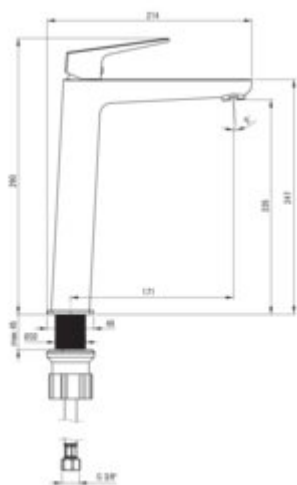

BLUR

Washbasin tap, tall

Product code: BQL_D20K

EAN: 5907650869986

Color: titanium

Warranty [years]: 7

Mixer

Finish	titanium
Material	brass
Mixer type	single-handle, mixer
Installation method	standing
Total mixer height [mm]	290
Flow class [l/min]	A <= 15 (9.1 - 15)
Acoustic group [dB]	II (20 < x <= 30)

Mixer cartridge

Ceramic cartridge size	26 mm
------------------------	-------

Spout

Spout type	still
Mixer spout range [mm]	171

Aerator

Aerator type	honeycomb
Aerator size	M24

Connecting hose

Length [mm]	450
Installation thread	3/8"
Connection thread	M10