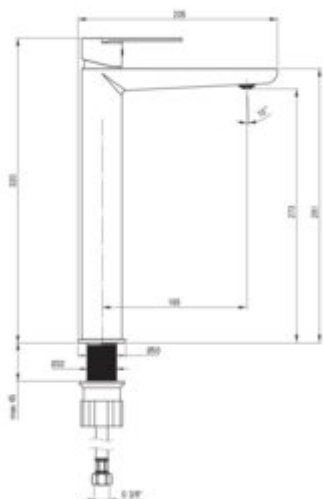

ALPINIA

Washbasin tap, tall

Product code: BGA_020K

EAN: 5908212054468

Color: chrome

Warranty [years]: 7

Mixer

| | |
|-------------------------|----------------------|
| Finish | chrome |
| Material | brass |
| Mixer type | single-handle, mixer |
| Installation method | standing |
| Total mixer height [mm] | 320 |
| Flow class [l/min] | Z - 4-9 l/min |
| Acoustic group [dB] | I (x <= 20) |

Mixer cartridge

| | |
|------------------------|-------|
| Ceramic cartridge size | 35 mm |
|------------------------|-------|

Spout

| | |
|------------------------|-------|
| Spout type | still |
| Mixer spout range [mm] | 165 |
| Material | brass |

Aerator

| | |
|--------------|-----------|
| Aerator type | coin-slot |
| Aerator size | M24 |

Connecting hose

| | |
|---------------------|------|
| Length [mm] | 600 |
| Installation thread | 3/8" |
| Connection thread | M10 |