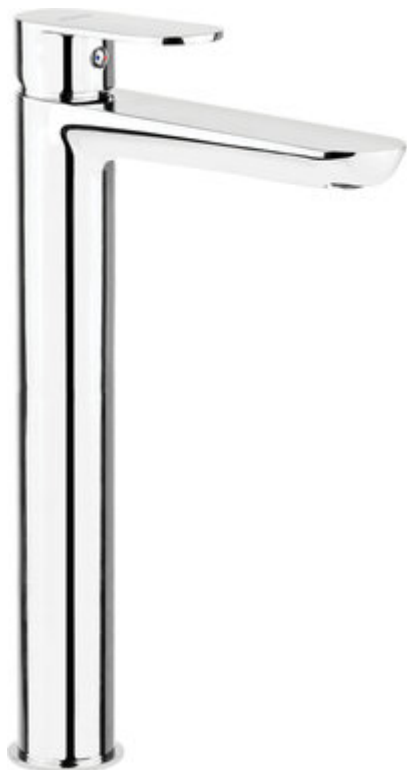

ALPINIA

Washbasin tap, tall

Product code: BGA_020K

EAN: 5908212054468

Color: chrome

Warranty [years]: 7

Mixer

| | |
|-------------------------|----------------------|
| Finish | chrome |
| Material | brass |
| Mixer type | single-handle, mixer |
| Installation method | standing |
| Total mixer height [mm] | 320 |
| Flow class [l/min] | Z - 4-9 l/min |
| Acoustic group [dB] | I (x <= 20) |

Mixer cartridge

| | |
|------------------------|-------|
| Ceramic cartridge size | 35 mm |
|------------------------|-------|

Spout

| | |
|------------------------|-------|
| Spout type | still |
| Mixer spout range [mm] | 165 |
| Material | brass |

Aerator

| | |
|--------------|-----------|
| Aerator type | coin-slot |
| Aerator size | M24 |

Connecting hose

| | |
|---------------------|------|
| Length [mm] | 600 |
| Installation thread | 3/8" |
| Connection thread | M10 |

Features:

- Light and subtle design
- Coin-slot aerator
- The mixer is equipped with a stream aerator
- 45 cm connection hoses included
- Only the best materials, the quality of which has been confirmed by laboratory tests
- The mixer body is made of the highest quality brass
- Cleaning agent for fixtures in all colors available