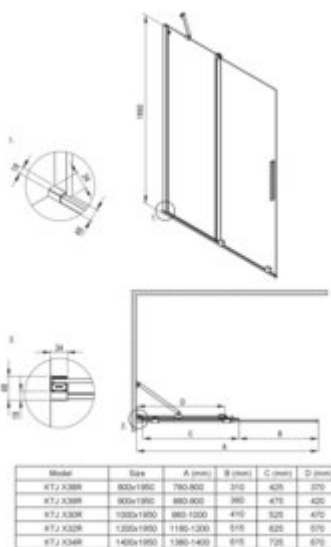

PRIZMA
Shower cabin, rectangular

Product code: KPNCP12S08
EAN: 5907650899303
Color: brushed bronze
Warranty [years]: 5

Showe cabin (KTJ_C32R)

Finish	brushed bronze
Width [mm]	1200
Height [mm]	1950
Glass finish	transparent
Glass thickness [mm]	6
Active cover	yes
Side dimension [mm]	1200
Railings	short to perpendicular wall/long to parallel wall
Reversible doors	yes
Installation without shower tray possible	yes
Possibility to install a railing to a perpendicular wall	yes

Showe cabin (KTJ_C38P)

Finish	brushed bronze
Width [mm]	800
Height [mm]	1950
Glass finish	transparent
Glass thickness [mm]	6
Active cover	yes
Side dimension [mm]	780
Reversible doors	yes
Installation without shower tray possible	yes