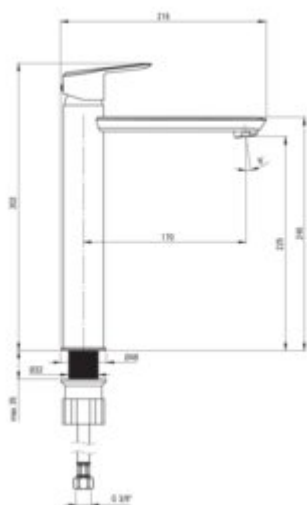

ARNIKA

Washbasin tap, tall

Product code: BQA_020N

EAN: 5907650828051

Color: chrome

Warranty [years]: 7

Mixer

Finish	chrome
Material	brass
Mixer type	single-handle, mixer
Installation method	standing
Total mixer height [mm]	302
Flow class [l/min]	Z - 4-9 l/min
Acoustic group [dB]	I (x <= 20)

Mixer cartridge

Ceramic cartridge size	35 mm
------------------------	-------

Spout

Spout type	still
Mixer spout range [mm]	170
Material	brass

Aerator

Aerator type	silicone
Aerator size	M22

Connecting hose

Length [mm]	450
Installation thread	3/8"
Connection thread	M10