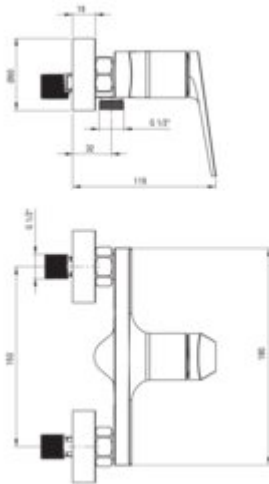

## Shower mixer, wall-mounted

**Product code:** BLI\_040M

**EAN:** 5907650871194

**Color:** chrome

**Warranty [years]:** 5

### Mixer

Finish	chrome
Material	brass
Mixer type	single-handle, mixer
Installation method	wall-mounted
Flow class [l/min]	A <= 15 (9.1 - 15)
Acoustic group [dB]	II (20 < x <= 30)

### Mixer cartridge

Ceramic cartridge size	30 mm
------------------------	-------