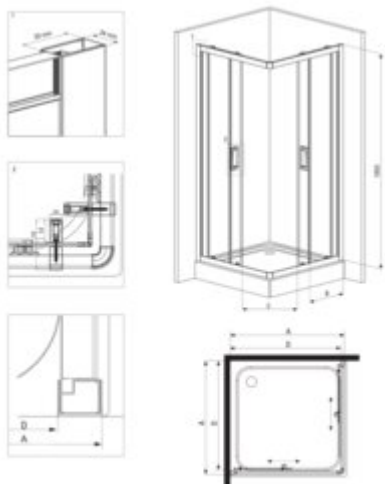

**FUNKIA**  
Shower cabin, square

**Product code:** KYC\_N41K

**EAN:** 5908212090336

**Color:** nero

**Warranty [years]:** 5

Model	Size	A [mm]	B [mm]	C [mm]	D [mm]
KYC-N41K	900x900	700	700	330	380
KYC-N41K	900x900	895	895	300	440

Finish	nero
Shape	square
Width [mm]	900
Length [mm]	900
Height [mm]	1850
Glass finish	transparent
Glass thickness [mm]	5
Side dimension [mm]	895
Adjustment range from [mm]	-10
Masking of assembly elements	yes
Profiles levelling the curvature of the walls	yes
Silent closing	yes
Installation without shower tray possible	yes
Detachable lower rollers	yes

**Features:**

- Only the best materials, the quality of which has been confirmed by laboratory tests
- Safe and durable tempered glass
- Bottom rollers allow for the door detachment and easier product care
- Covering of assembly elements
- Possibility to install the cabin without a shower tray, directly on the tiles
- Dedicated cleaning agent, safe for cleaned surfaces
- Profiles leveling the curvature of the walls
- Resistance to impacts, chemicals and stains in accordance with PN-EN 14428+A1:2008 norm, c